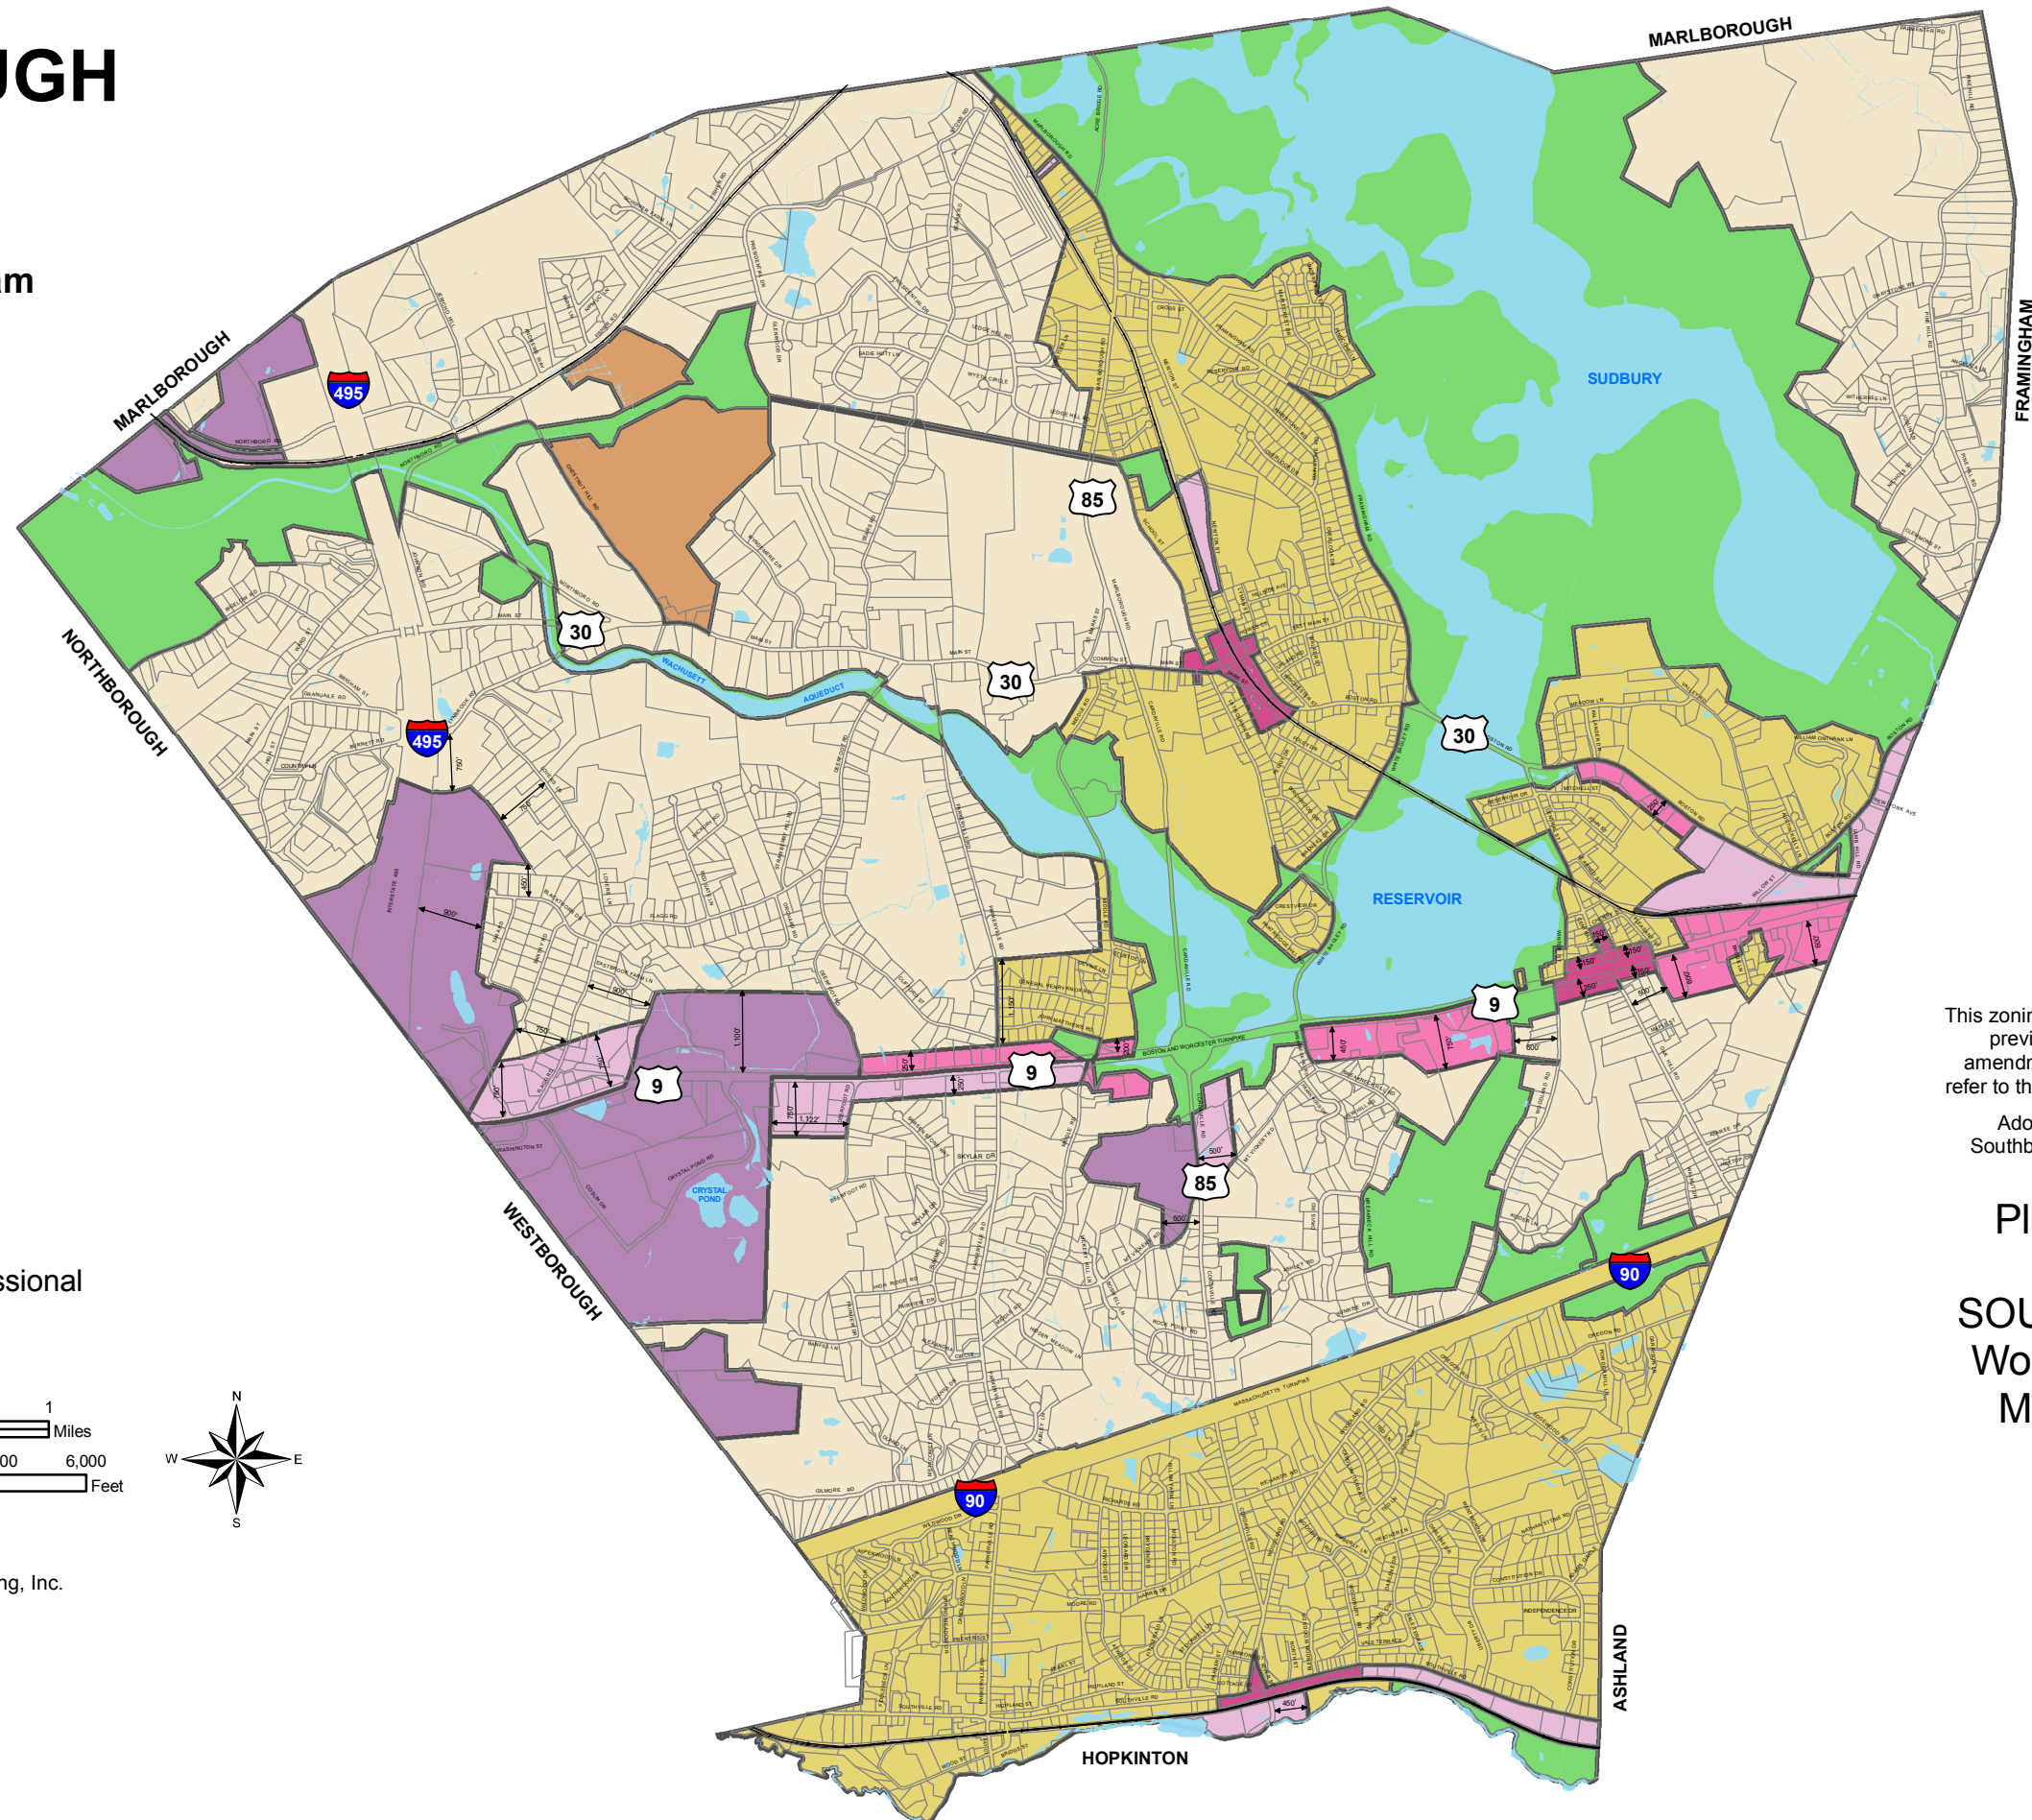

# SOUTHBOROUGH MASSACHUSETTS

## ZONING MAP

Southborough GIS Program

### Zoning Districts

- Business Highway
- Business Village
- Conservation
- Industrial
- Industrial Park
- Residence A
- Residence B
- Research, Scientific & Professional
- Railroad

Compiled and Produced by ViewPoint Engineering, Inc.

This zoning map has been compiled from previous zoning maps and later amendments. For exact descriptions, refer to the written record and said maps.

Adopted by the April 10, 2006 Southborough Annual Town Meeting